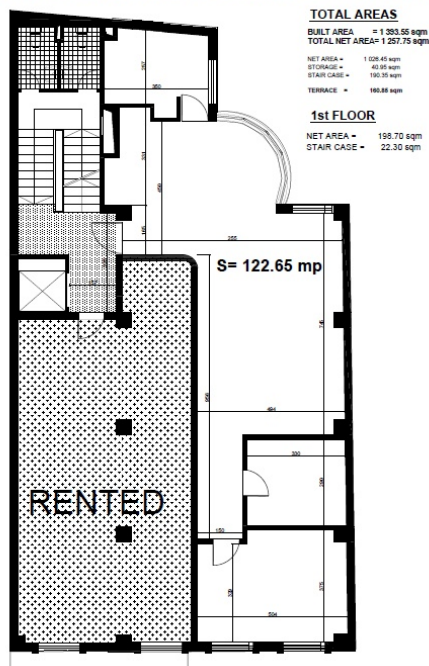

Typical floor plan

DOROBANTI 155 BUSINESS CENTER

Public transport

Metro: M2

Bus: 131, 182, 301, 330, 331, 335,

Contact

+40 21 302 3400

More information